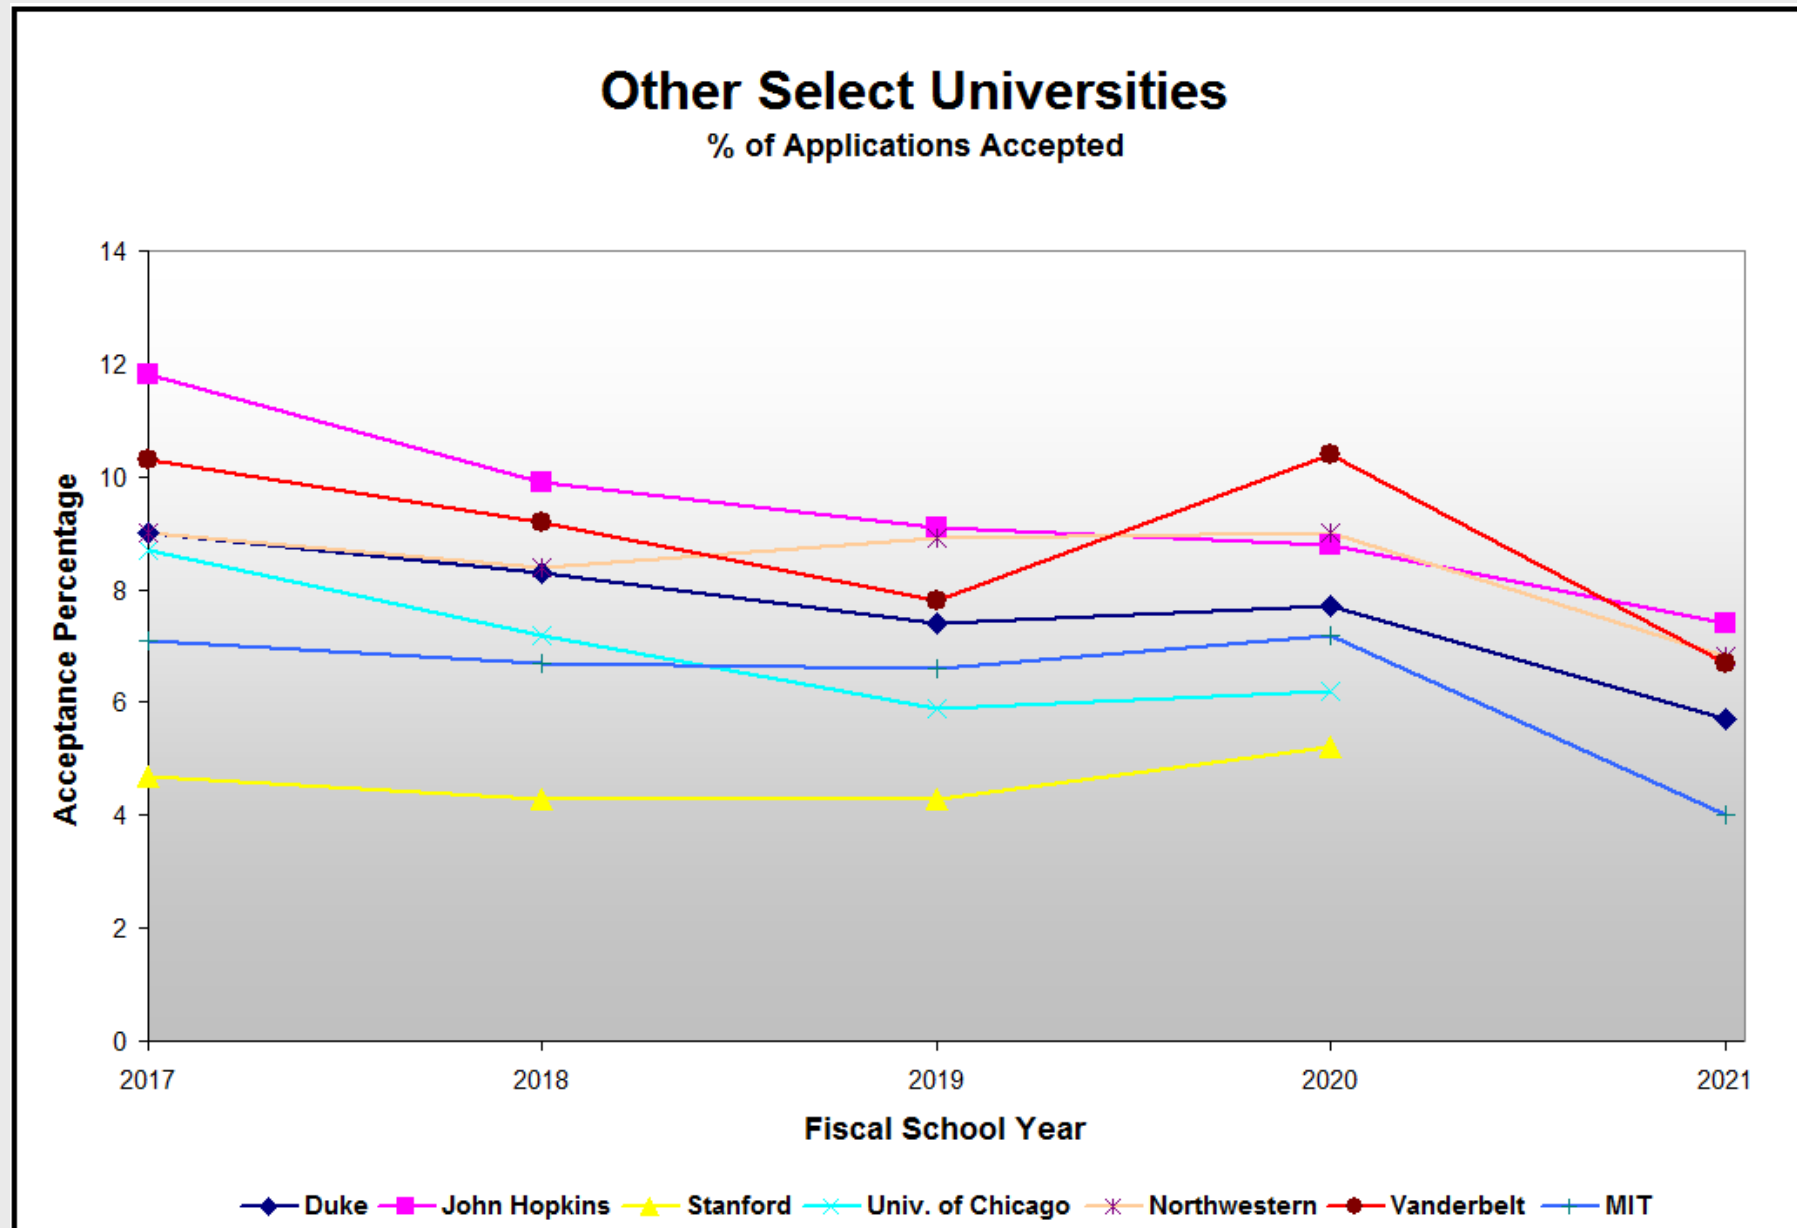

ELITE PATH
COLLEGE COUNSELING

Elite Path Edu

Elite University
Admissions

Ivy League Admission Rates

Ivy League Universities
(% of Applications Accepted)

University	2017	2018	2019	2020	2021
Harvard	5.2	4.6	4.5	4.9	3.4
Yale	6.9	6.3	5.9	6.6	4.6
Columbia	5.8	5.5	5.1	6.1	3.7
Princeton	6.1	5.5	5.8	5.6	3.9
Dartmouth	10.4	8.7	7.9	8.8	6.2
Univ. of Pennsylvania	9.2	8.4	7.4	8.0	5.7
Cornell	12.9	10.3	10.6	10.7	8.7
Brown	8.3	7.2	6.6	6.9	5.4

Other Select University Admission Rates

Other Select Universities
(% of Applications Accepted)

University	2017	2018	2019	2020	2021
Duke	9.0	8.3	7.4	7.7	5.7
John Hopkins	11.8	9.9	9.1	8.8	7.4
Stanford	4.7	4.3	4.3	5.2	
Univ. of Chicago	8.7	7.2	5.9	6.2	
Northwestern	9.0	8.4	8.9	9.0	6.8
Vanderbilt	10.3	9.2	7.8	10.4	6.7
MIT	7.1	6.7	6.6	7.2	4.0