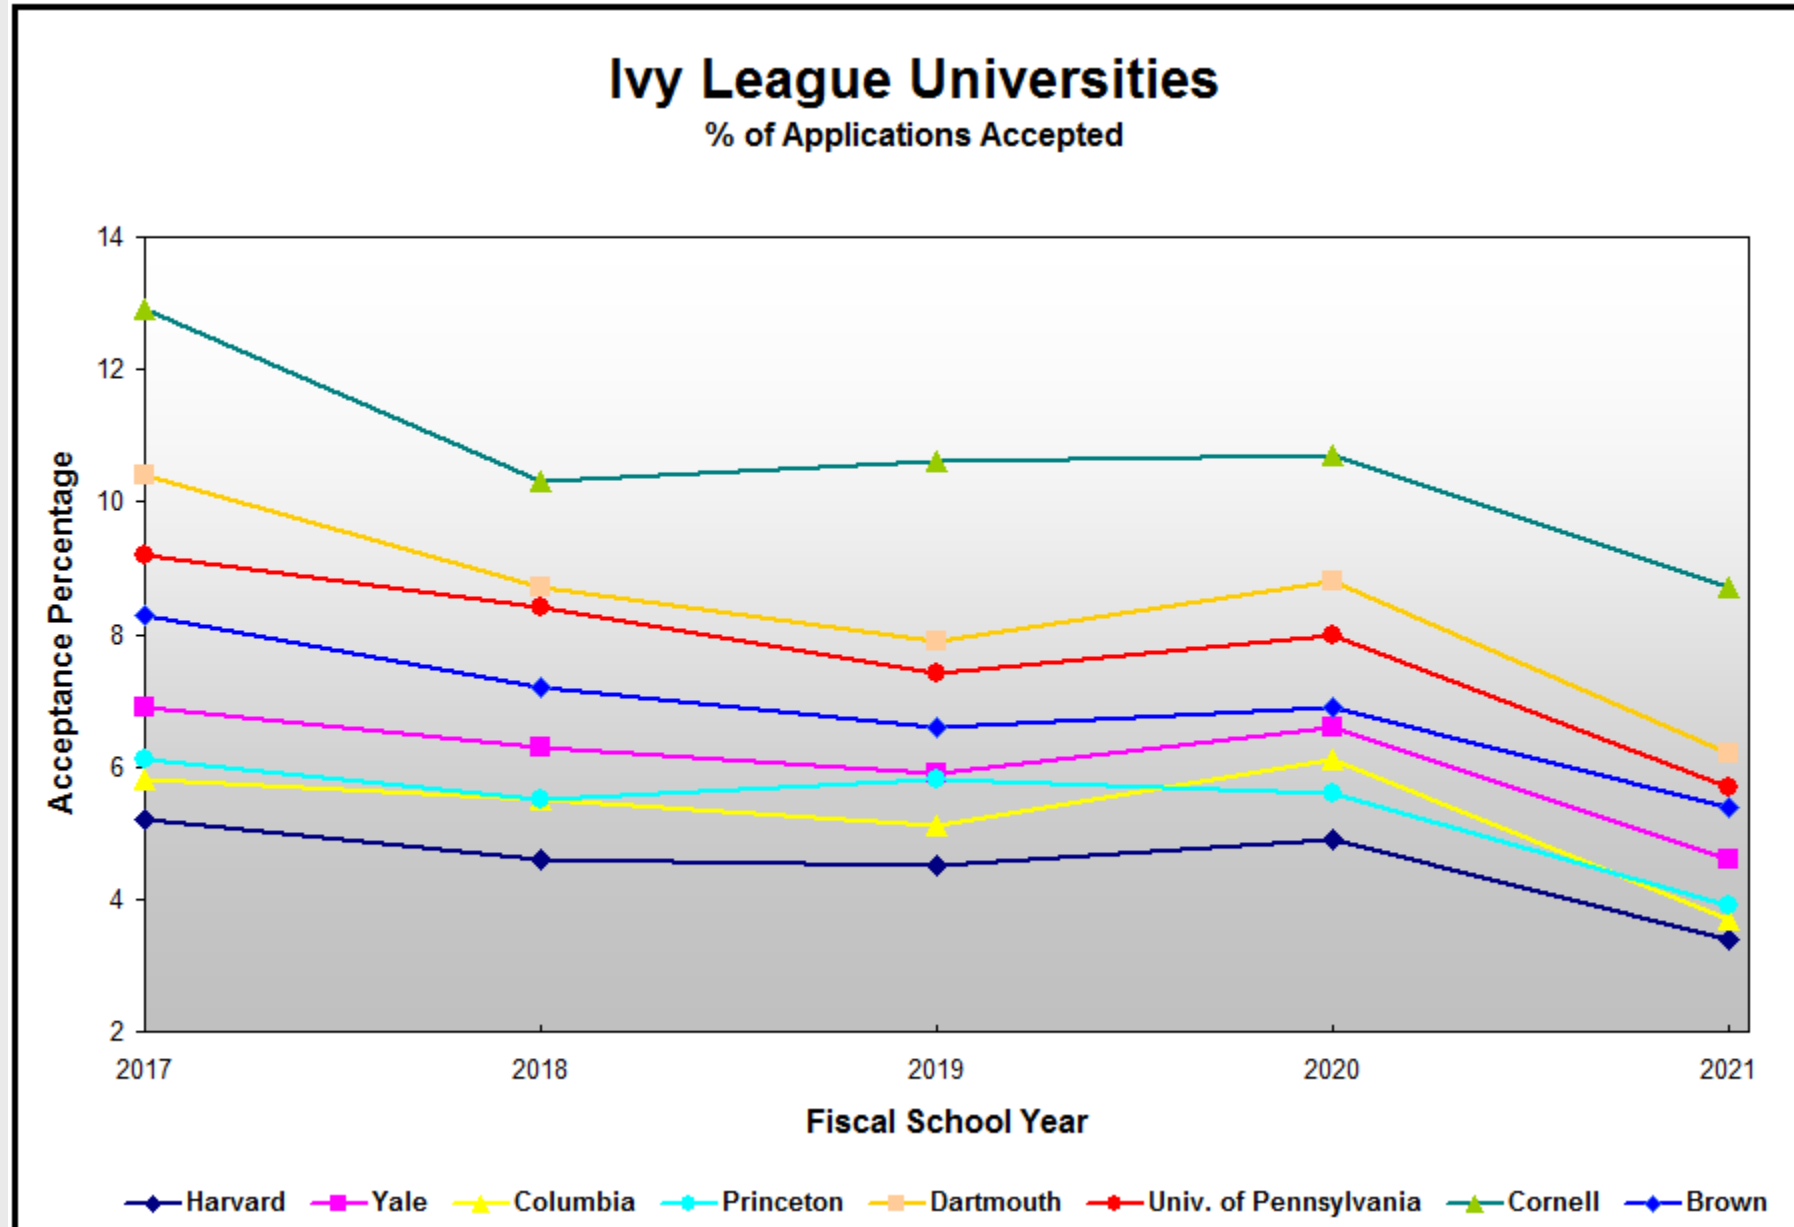

ELITE PATH
COLLEGE COUNSELING

Elite Path Edu

Elite University
Admissions

Ivy League Admission Rates

Ivy League Universities
(% of Applications Accepted)

University	2017	2018	2019	2020	2021
Harvard	5.2	4.6	4.5	4.9	3.4
Yale	6.9	6.3	5.9	6.6	4.6
Columbia	5.8	5.5	5.1	6.1	3.7
Princeton	6.1	5.5	5.8	5.6	3.9
Dartmouth	10.4	8.7	7.9	8.8	6.2
Univ. of Pennsylvania	9.2	8.4	7.4	8.0	5.7
Cornell	12.9	10.3	10.6	10.7	8.7
Brown	8.3	7.2	6.6	6.9	5.4

Other Select University Admission Rates

Other Select Universities
(% of Applications Accepted)

University	2017	2018	2019	2020	2021
Duke	9.0	8.3	7.4	7.7	5.7
John Hopkins	11.8	9.9	9.1	8.8	7.4
Stanford	4.7	4.3	4.3	5.2	
Univ. of Chicago	8.7	7.2	5.9	6.2	
Northwestern	9.0	8.4	8.9	9.0	6.8
Vanderbilt	10.3	9.2	7.8	10.4	6.7
MIT	7.1	6.7	6.6	7.2	4.0